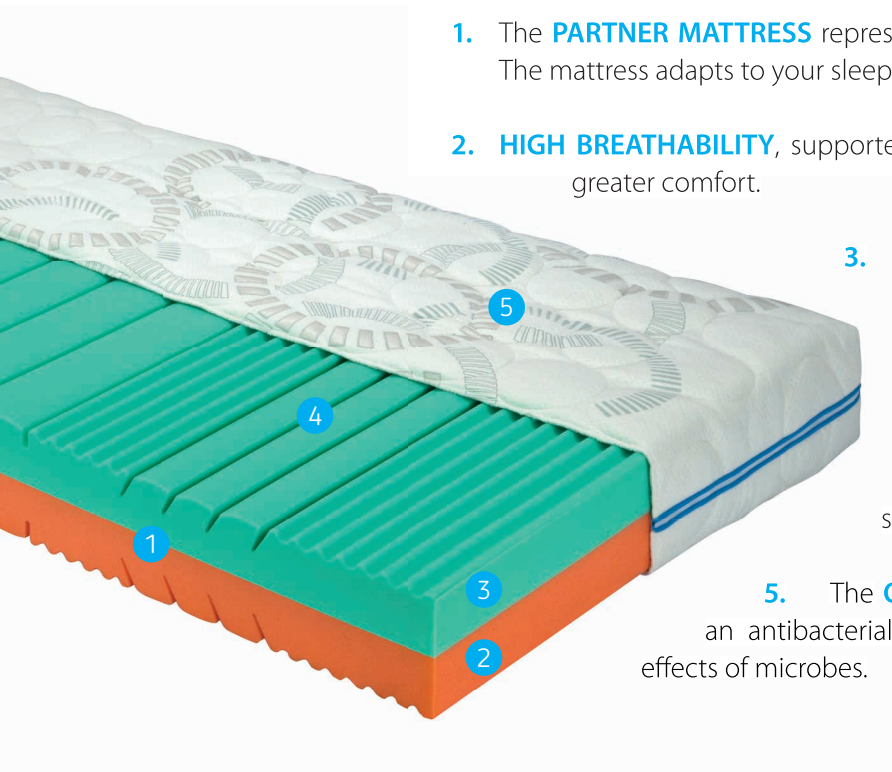

mattress **DANAÉ**

1. The **PARTNER MATTRESS** represents a core with different firmness on each side. The mattress adapts to your sleep.

2. **HIGH BREATHABILITY**, supported by an open cell cold foam structure, provides greater comfort.

3. **KOMFORTAN®** foam guarantees optimal elasticity and proper support of the human body to assure your comfort.

4. **SEVEN SEPARATE ANATOMICAL ZONES** ensure that it always adapts to your movement and keeps your body in the perfect sleep-inducing position.

5. The **OLYMPIC** cover combines an elegant design with an antibacterial treatment that protects it from the unwanted effects of microbes.

MATTRESS DESCRIPTION:

A mattress for partners in the form of 18 cm high sleeping luxury. This is DANAÉ.

Exceptional „cold foam“ elasticity with higher rigidity and bearing capacity that, together with the KOMFORTAN[®] foam, provides perfect sleeping comfort to a wide range of users. Special double-sided shaping divides the core into 7 anatomical zones to provide optimum firmness for each body part. The DANAÉ mattress is not only suitable for active athletes, but also for those looking for high comfort.