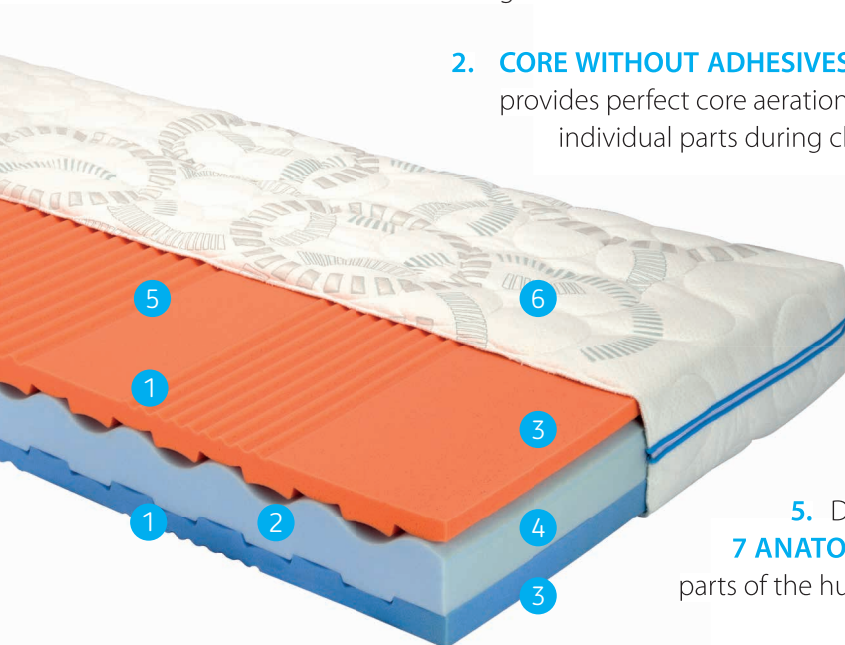

mattress JOLANA

1. **HIGH BREATHABILITY**, supported by an open cell cold foam structure, provides greater comfort.

2. **CORE WITHOUT ADHESIVES** special layer shaping and jointing without adhesives provides perfect core aeration and easy maintenance with practical disassembly into individual parts during cleaning.

3. The **PARTNER MATTRESS** represents a core with different firmness on each side. The mattress adapts to your sleep.

4. **KOMFORTAN**[®] foam guarantees optimal elasticity and proper support of the human body to assure your comfort.

5. Double-sided shaping divides the core into **7 ANATOMICAL ZONES** that maximally adapt to the individual parts of the human body.

6. The **OLYMPIC** cover combines an elegant design with an antibacterial treatment that protects it from the unwanted effects of microbes.

MATTRESS DESCRIPTION:

A practical “cold foam” sandwich mattress suitable for people with allergies.

The non-bonded core of the ingeniously elaborated mattress comprised of elastic HR-foam and KOMFORTAN[®] foam creates ideal body support. Special layer shaping and jointing without adhesives provides perfect core aeration and easy maintenance with practical disassembly into individual parts during cleaning. Depending on the body weight or requirements of the user, it is possible to select the softer (orange foam) or harder (blue foam) mattress side.