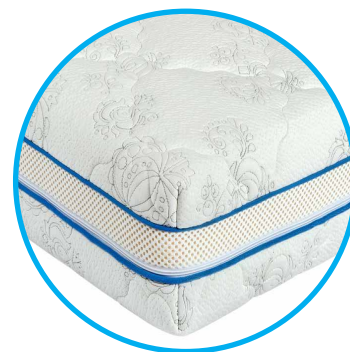

ABOUT THE COMPANY:

We are a leading Czech mattress manufacturer with a long tradition. We offer mattresses and products for healthy sleep to a wide sector of users from hospitals, hotels, guest houses, spas, long-term care facilities up to home use. Thanks to our many years of experience, we can guarantee that we will stay close to you and continue to improve our mattresses with respect for your wishes.

Our products meet the strict criteria of manufacturing standards. The safety of the materials we use in production is also subject to a close inspection.

INDIVIDUAL APPROACH

When dealing with customers, we prefer an individual approach where we always try to meet all your requirements.

QUALITY

We are a manufacturer with 48 years of experience. The quality of delivered products and work safety is our priority.

MATERIALS

We incorporate traditional materials into our product range, right up to new products just launched on the market such as EKOMFORTAN® and ECOREPUR®.

TAILOR-MADE PRODUCTS

Thanks to our many years of experience in mattress production, we can prepare mattresses tailored to your needs.

GUARANTEES

We stand behind the quality of our products, which is why we offer an extended warranty.

NOTES:

The author of the photographs, texts, etc. (hereinafter referred to as „materials“), is the company MORAVIA COMFORT, s.r.o., ID No. 293 68 243 (hereinafter referred to as the Company). The material content is protected by copyright law. Any copying, transcription, distribution, further disclosure or use of the materials or any part thereof, in any manner whatsoever, is expressly prohibited without the prior consent of the Company. Printing errors are reserved.