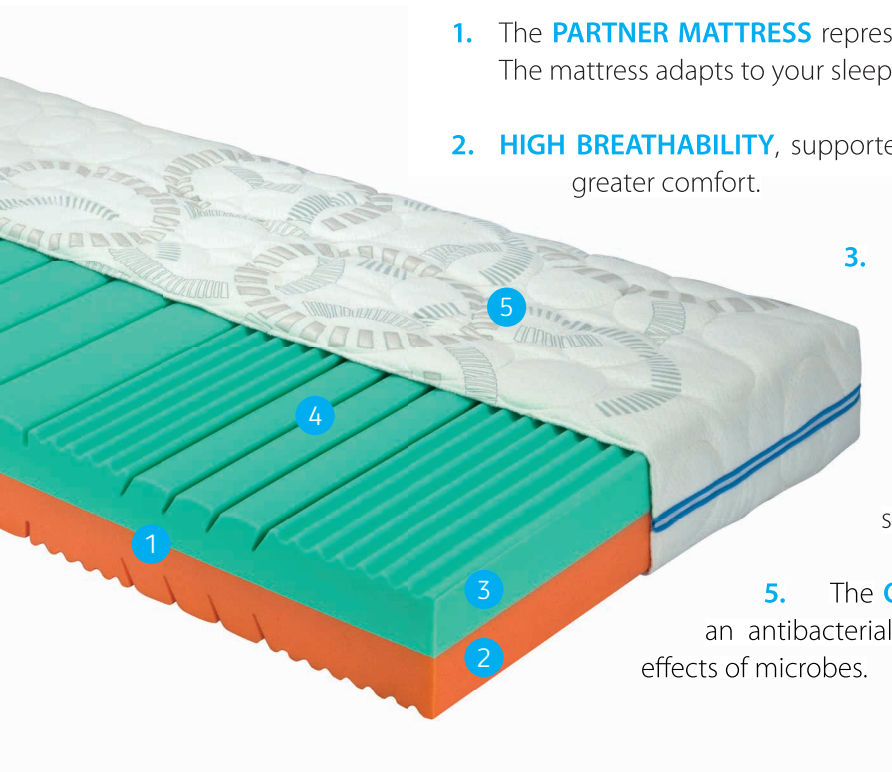

mattress **DANAÉ**

1. The **PARTNER MATTRESS** represents a core with different firmness on each side. The mattress adapts to your sleep.

2. **HIGH BREATHABILITY**, supported by an open cell cold foam structure, provides greater comfort.