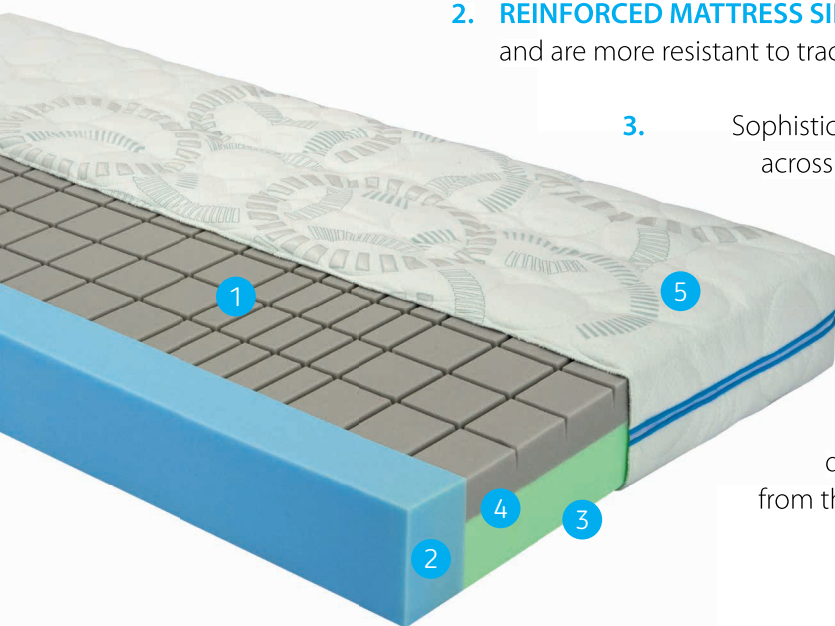

mattress SENIORA

1. The upper **ANTI-DECUBITUS 5-ZONE SHAPING** even makes the mattress the right choice for those who are bedridden for a long time.

2. **REINFORCED MATTRESS SIDES** considerably strengthen the loading surface edges and are more resistant to traces of sitting compared to regular mattresses.

3. Sophisticated **PROFILED PARTS** with horizontal vents running across the core ensure perfect ventilation.

4. Thanks to the use of different **KOMFORTAN**® foam types in the individual layers, the mattress adapts to you and thus increases your sleeping comfort.

5. The **OLYMPIC** cover combines an elegant design with an antibacterial treatment that protects it from the unwanted effects of microbes.