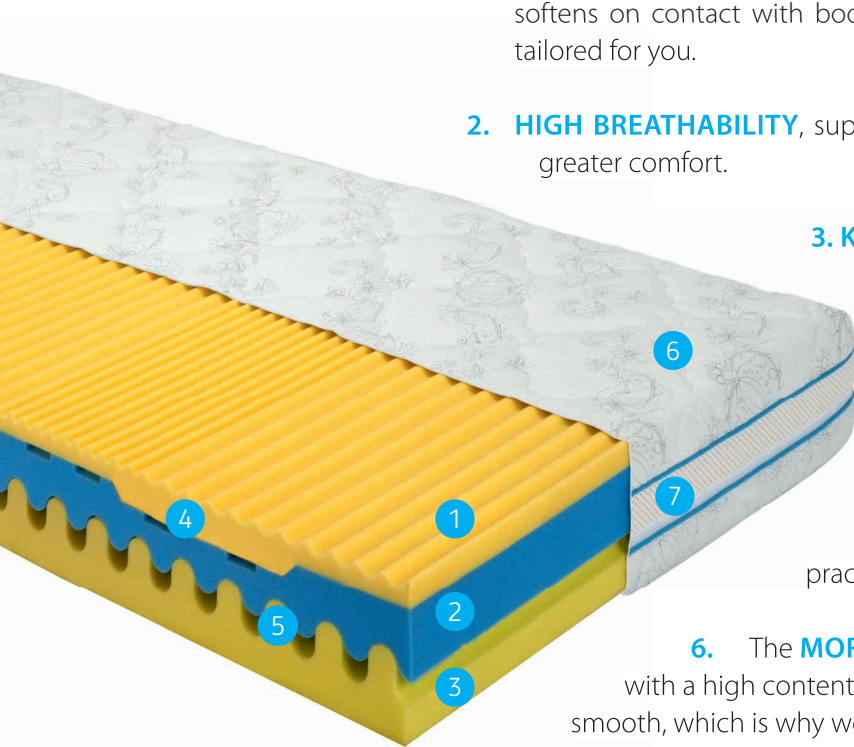

mattress **MÉDEA PLUS**

1. Experience a „weightless“ state with foam developed by NASA itself. **VISCOR® FOAM** softens on contact with body heat, allowing it to conform to any curves. Simply tailored for you.

2. **HIGH BREATHABILITY**, supported by an open cell cold foam structure, provides greater comfort.

3. **KOMFORTAN®** with effective antibacterial **SANITIZED®** treatment to limit the reproduction of microbes.

4. The unique **7-ZONE SHAPING** of the top lazy foam mattress layer evenly distributes pressure in each body zone.

5. The **CENTRAL** ZIP-shaping core is interconnected **WITHOUT GLUING** and can be practically split into two halves for better cleaning.

7. The **3D GRID** sewn into the cover is in perfect symbiosis with the mattress core to emphasise air circulation. The cover is divisible into two separate parts with a zipper running around the entire perimeter of the cover.