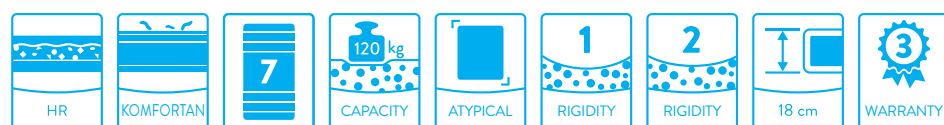

MATTRESS DESCRIPTION:

A practical “cold foam” sandwich mattress suitable for people with allergies.

The non-bonded core of the ingeniously elaborated mattress comprised of elastic HR-foam and KOMFORTAN® foam creates ideal body support. Special layer shaping and jointing without adhesives provides perfect core aeration and easy maintenance with practical disassembly into individual parts during cleaning. Depending on the body weight or requirements of the user, it is possible to select the softer (orange foam) or harder (blue foam) mattress side.

OLYMPIC COVER:

The OLYMPIC cover combines an elegant design with an antibacterial treatment that protects it from the unwanted effects of microbes. The cover is very easy to keep clean, is resistant to the reproduction of mites and is also pleasantly soft to the touch.

- Composition: 100% polyester
- The cover is divisible into two separate parts with a zipper running around the entire perimeter of the cover.