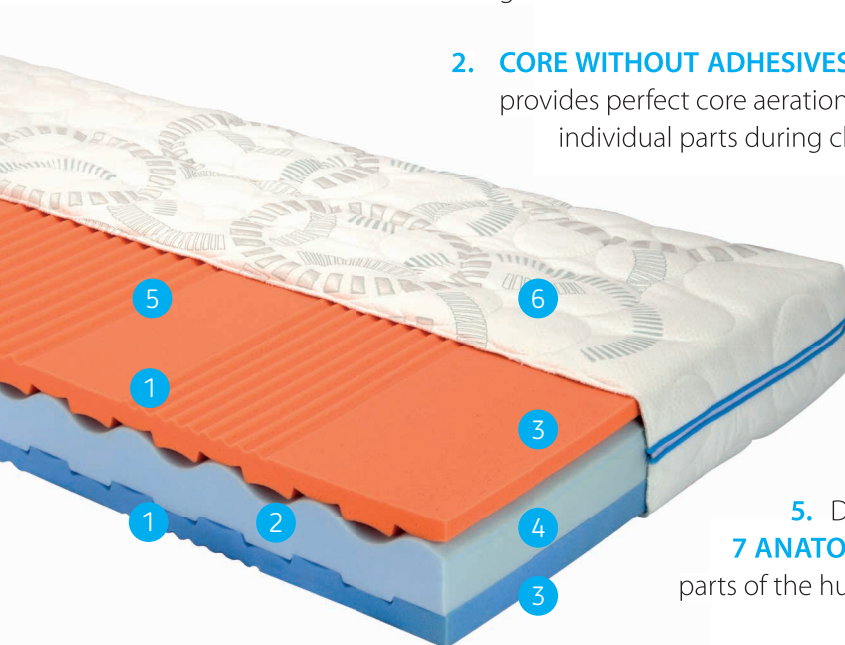

mattress **JOLANA**

1. **HIGH BREATHABILITY**, supported by an open cell cold foam structure, provides greater comfort.

2. **CORE WITHOUT ADHESIVES** special layer shaping and jointing without adhesives provides perfect core aeration and easy maintenance with practical disassembly into individual parts during cleaning.

3. The **PARTNER MATTRESS** represents a core with different firmness on each side. The mattress adapts to your sleep.

4. **KOMFORTAN**® foam guarantees optimal elasticity and proper support of the human body to assure your comfort.

5. Double-sided shaping divides the core into **7 ANATOMICAL ZONES** that maximally adapt to the individual parts of the human body.

6. The **OLYMPIC** cover combines an elegant design with an antibacterial treatment that protects it from the unwanted effects of microbes.