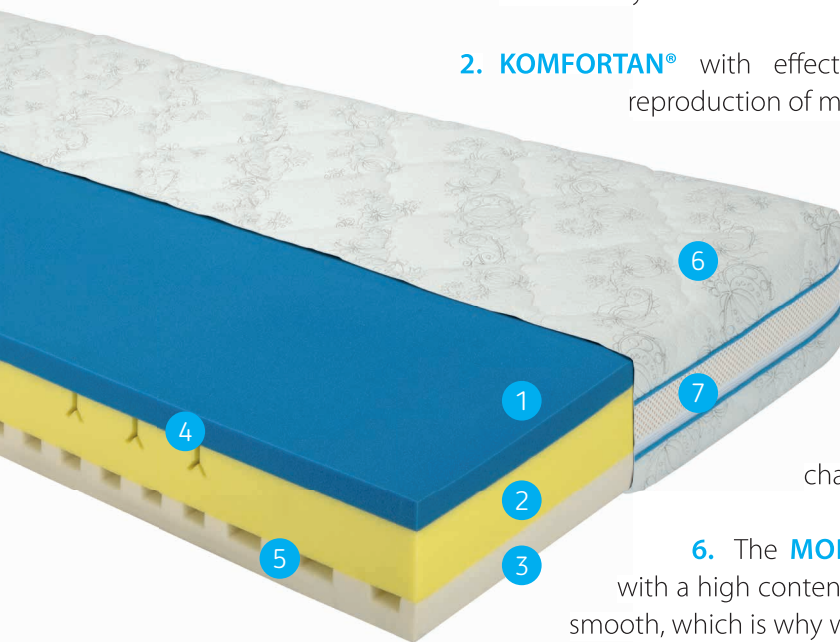

mattress **ANTIGÓNA**

1. Experience a „weightless“ state with foam developed by NASA itself. **VISCOR**® foam softens on contact with body heat, allowing it to conform to any curves. Simply tailored for you.

4. The unique **7-ZONE MATTRESS** shaping evenly distributes pressure in each body zone.

5. **HIGH AIR CIRCULATION** supported by channels running across the core.

6. The **MORAVIA COVER**, comprised of exclusive knitted fabric with a high content of natural viscose, is exceptionally soft and pleasantly smooth, which is why we use it for our luxury line mattresses.

7. The **3D GRID** sewn into the cover is in perfect symbiosis with the mattress core to emphasise air circulation. The cover is divisible into two separate parts with a zipper running around the entire perimeter of the cover.