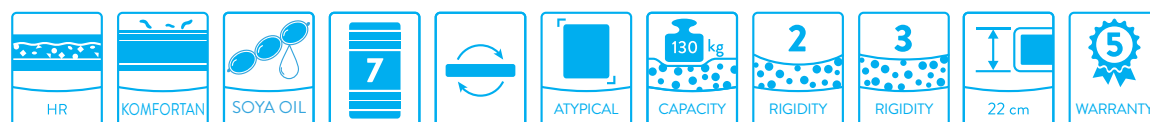

MATTRESS DESCRIPTION:

We put all our experience into this orthopaedic partner mattress by using the exceptionally elastic HR-foam with soya oil extract.

The core is comprised of resistant elastic foam provided by double-sided 7-zone profiling with different loading area rigidity. Each individual zone provides the necessary adjustment for the correct position of your back. Owing to the unique KARDIO cut, there is permanent ventilation, moisture removal and temperature stabilisation. All individual layers interconnect without using adhesives. MARIA AIR will not limit you in any way.