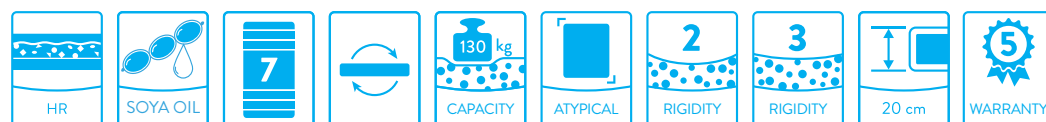

MATTRESS DESCRIPTION:

A partner mattress comprised of exceptionally elastic HR-foam with soya oil extract.

The mattress offers a unique possibility to select the harder (violet foam) or softer (yellow foam) mattress side. Special double-sided shaping to so-called islands divides the core into 7 anatomical zones that maximally adapt to the individual parts of human body. By using natural material at a height of 20 cm, the mattress responds to actual bio trends and considerably reduces negative environmental impact. The open structure of the high-quality HR foam (cold foam) results in optimum air circulation within the mattress, which is elastic and durable. FORTUNA BIO will look after your body all night long.

MORAVIA COVER:

The MORAVIA cover, comprised of exclusive knitted fabric with a high natural viscose content, is exceptionally soft and pleasantly smooth, which is why we use it for our luxury line mattresses. Natural viscose, the basic manufacturing material of which is cellulose extracted from coniferous trees, provides the fabric with necessary air permeability, perfectly carries moisture away and creates an optimum micro-climate for your healthy sleep.

- Composition: 60% polyester, 37% viscose, 2% polyamide, 1% elastane
- The cover is divisible into two separate parts with a zipper running around the entire perimeter of the cover.
- The 3D grid emphasises air circulation outside the mattress.