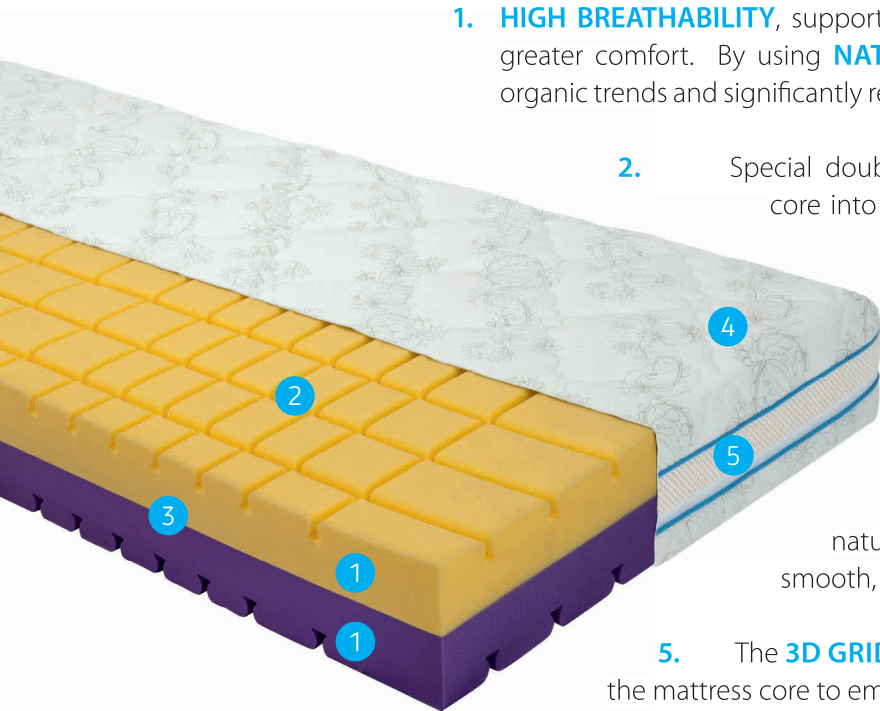

1. **HIGH BREATHABILITY**, supported by an open cell cold foam structure, provides greater comfort. By using **NATURAL SOYA OIL** in the foam, we follow current organic trends and significantly reduce any potential negative environmental impact.

2. Special double-sided shaping to so-called islands divides the core into **7 ANATOMICAL ZONES** that maximally adapt to the individual parts of human body.

3. The **PARTNER MATTRESS** represents a core with different firmness on each side. The mattress adapts to your sleep.

4. The **MORAVIA COVER**, comprised of exclusive knitted fabric with a high content of natural viscose, is exceptionally soft and pleasantly smooth, which is why we use it for our luxury line mattresses.

5. The **3D GRID** sewn into the cover is in perfect symbiosis with the mattress core to emphasise air circulation. The cover is divisible into two separate parts with a zipper running around the entire perimeter of the cover.