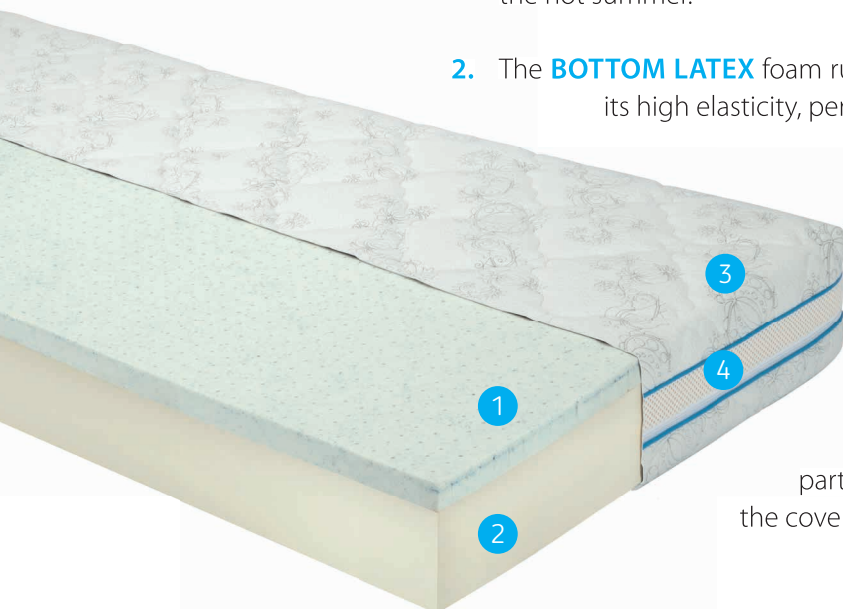

mattress **METIS**

1. The upper **LATEX** mattress layer with an admixture of gel particles provides the optimum climate for your sleep, and its cooling effect is especially well-liked during the hot summer.
2. The **BOTTOM LATEX** foam rubber layer provides an optimal climate and, thanks to its high elasticity, perfectly follows the shape of the human body.