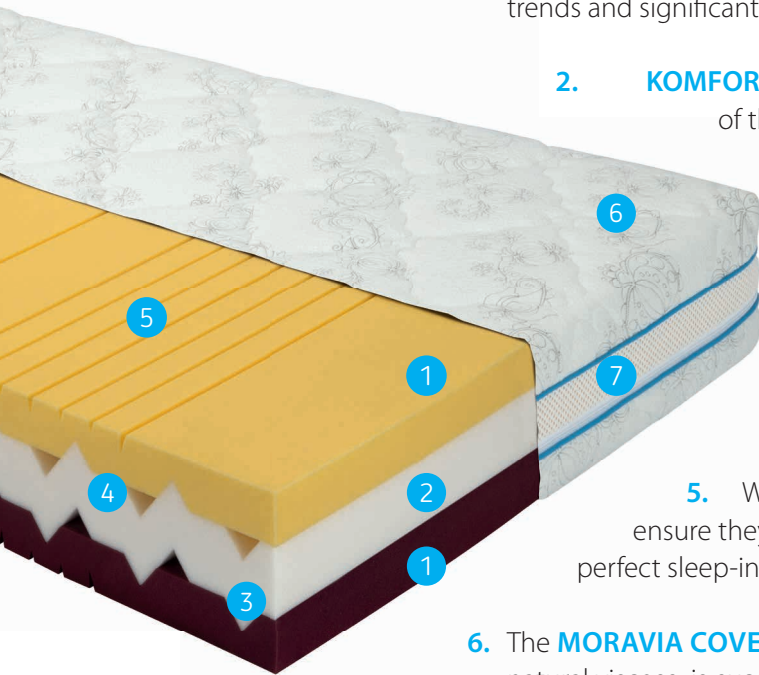

mattress **MAIA AIR**

1. **HIGH BREATHABILITY**, supported by an open cell cold foam structure, provides greater comfort. By using natural soya oil in the foam, we follow current organic trends and significantly reduce any potential negative environmental impact.
2. **KOMFORTAN**[®] foam guarantees optimal elasticity and proper support of the human body to assure your comfort.
3. The unique **KARDIO CENTRAL** core shaping provides constant ventilation, moisture removal and temperature stabilisation.
4. Individual mattress layers interconnect **WITHOUT GLUING**, with the possibility of practical individual part disassembly during cleaning.
5. We've designed **SEVEN SEPARATE ANATOMICAL ZONES** to ensure they always adapt to your movement and keep your body in the perfect sleep-inducing position.
6. The **MORAVIA COVER**, comprised of exclusive knitted fabric with a high content of natural viscose, is exceptionally soft and pleasantly smooth, which is why we use it for our luxury line mattresses.
7. The **3D GRID** sewn into the cover is in perfect symbiosis with the mattress core to emphasise air circulation. The cover is divisible into two separate parts with a zipper running around the entire perimeter of the cover.

MATTRESS DESCRIPTION:

We put all our experience into this orthopaedic partner mattress by using the exceptionally elastic HR-foam with soya oil extract.

The core is comprised of resistant elastic foam provided by double-sided 7-zone profiling with different loading area rigidity. Each individual zone provides the necessary adjustment for the correct position of your back. Owing to the unique KARDIO cut, there is permanent ventilation, moisture removal and temperature stabilisation. All individual layers interconnect without using adhesives. MARIA AIR will not limit you in any way.