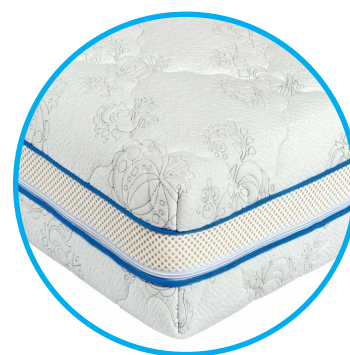

ABOUT THE COMPANY:

We are a leading Czech mattress manufacturer with a long tradition. We offer mattresses and products for healthy sleep to a wide sector of users from hospitals, hotels, guest houses, spas, long-term care facilities up to home use. Thanks to our many years of experience, we can guarantee that we will stay close to you and continue to improve our mattresses with respect for your wishes.

Our products meet the strict criteria of manufacturing standards. The safety of the materials we use in production is also subject to a close inspection.

INDIVIDUAL APPROACH

When dealing with customers, we prefer an individual approach where we always try to meet all your requirements.

QUALITY

We are a manufacturer with 48 years of experience. The quality of delivered products and work safety is our priority.

MATERIALS

We incorporate traditional materials into our product range, right up to new products just launched on the market such as EKOMFORTAN® and ECOREPUR®.

TAILOR-MADE PRODUCTS

Thanks to our many years of experience in mattress production, we can prepare mattresses tailored to your needs.

GUARANTEES

We stand behind the quality of our products, which is why we offer an extended warranty.

NOTES:

The author of the photographs, texts, etc. (hereinafter referred to as „materials“), is the company MORAVIA COMFORT, s.r.o., ID No. 293 68 243 (hereinafter referred to as the Company). The material content is protected by copyright law. Any copying, transcription, distribution, further disclosure or use of the materials or any part thereof, in any manner whatsoever, is expressly prohibited without the prior consent of the Company. Printing errors are reserved.