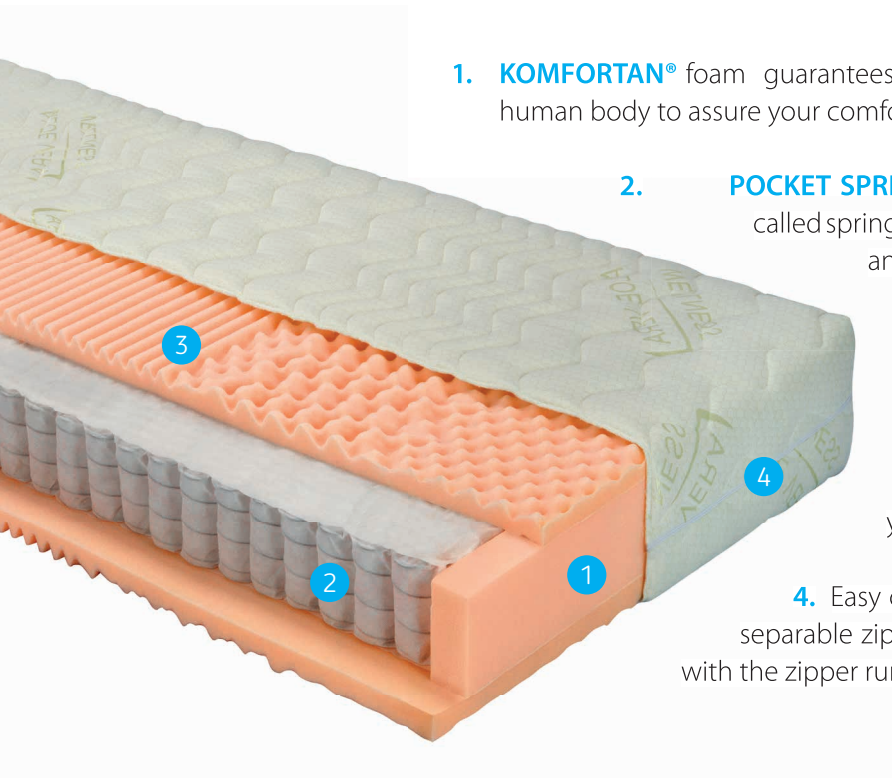

mattress **ZLATA PLUS**

1. **KOMFORTAN**[®] foam guarantees optimal elasticity and proper support of the human body to assure your comfort.

2. **POCKET SPRINGS** are sewn separately in textile segments, so-called spring pockets. Each pocket can thereby react individually and adapt dynamically to the shape and load of the individual body parts, which provides optimum human body weight distribution.

3. We've designed **FIVE SEPARATE ANATOMICAL ZONES** to ensure that the core always adapts to your movement and keeps your body in the perfect position for sleep.

4. Easy cleaning is ensured by the **ALOE VERA** cover with separable zipper. The cover is divisible into two separate parts with the zipper running around the entire perimeter of the cover.