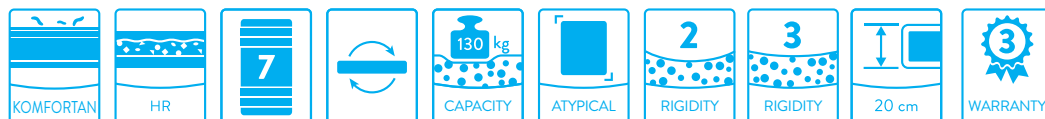

MATTRESS DESCRIPTION:

We supply the MONTE partner mattress without any glued joints.

The unique central zip shaping core ensures sufficient air circulation and moisture removal. The individual parts can be easily separated to expose the mattress to fresh air. The MONTE mattress is highly breathable thanks to its combined cold foam and flexible KOMFORTAN foam. It is suitable for allergy sufferers and indecisive individuals who can select between either the medium or hard mattress side.

LUREX COVER:

Simple elegance – this is the LUREX cover. Minimalist design with silver dots. The cover is easy to maintain and clean compared to cotton, is less susceptible to mite reproduction and is also very soft.

- Composition: 97% polyester, 3% polyamide
- The cover is divisible into two separate parts with a zipper running around the entire perimeter of the cover.
- The 3D grid emphasises air circulation outside the mattress.