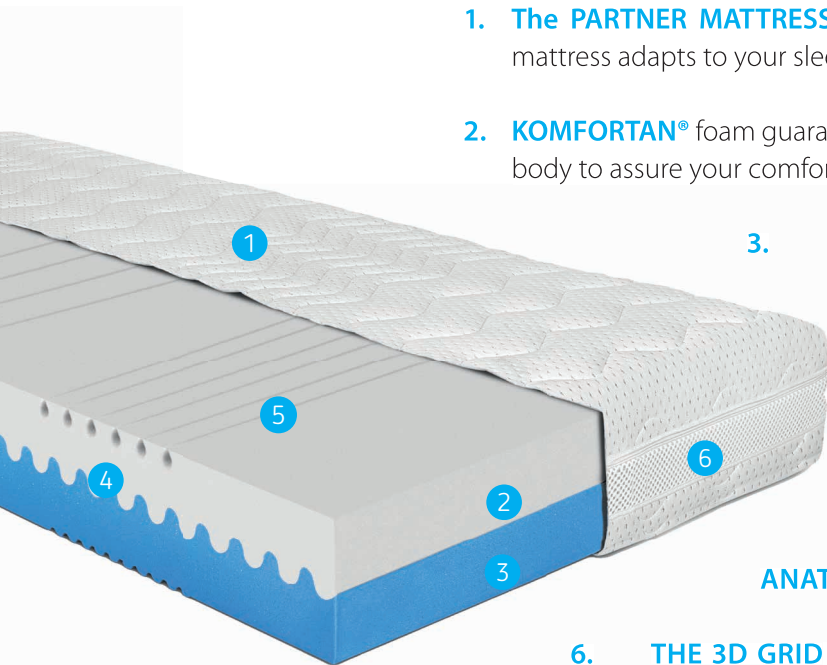

mattress MONTE

1. **The PARTNER MATTRESS** has a core with different firmness on each side. The mattress adapts to your sleep.

2. **KOMFORTAN**[®] foam guarantees optimal elasticity and proper support of the human body to assure your comfort.

3. **HIGH BREATHABILITY** supported by an open cell cold foam structure provides greater comfort and horizontal channels running across the core.

4. The unique interconnection of a mattress **WITHOUT GLUING** for practical disassembly into individual parts during cleaning.

MATTRESS DESCRIPTION:

We supply the MONTE partner mattress without any glued joints.

The unique central zip shaping core ensures sufficient air circulation and moisture removal. The individual parts can be easily separated to expose the mattress to fresh air. The MONTE mattress is highly breathable thanks to its combined cold foam and flexible KOMFORTAN foam. It is suitable for allergy sufferers and indecisive individuals who can select between either the medium or hard mattress side.

- Composition: 97% polyester, 3% polyamide
- The cover is divisible into two separate parts with a zipper running around the entire perimeter of the cover.
- The 3D grid emphasises air circulation outside the mattress.