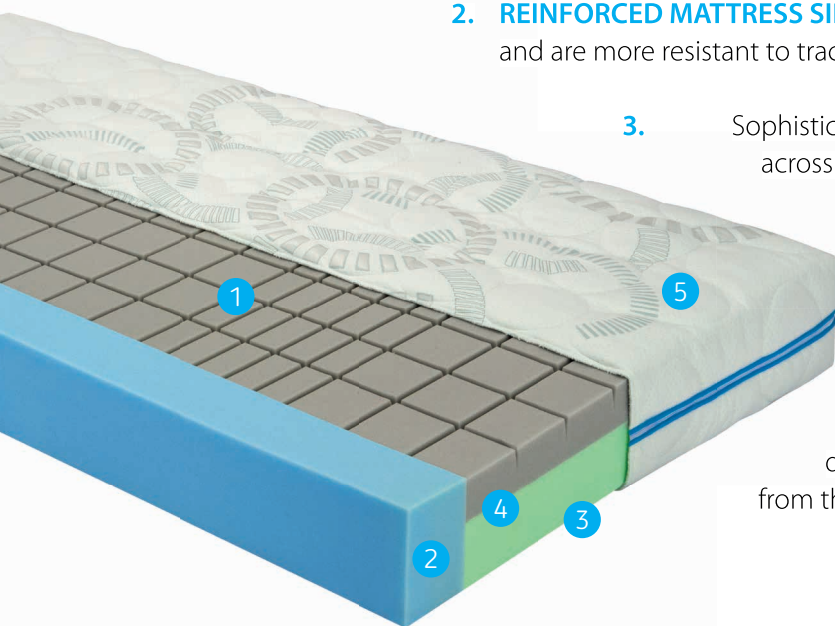

mattress SENIORA

1. The upper **ANTI-DECUBITUS 5-ZONE SHAPING** even makes the mattress the right choice for those who are bedridden for a long time.

2. **REINFORCED MATTRESS SIDES** considerably strengthen the loading surface edges and are more resistant to traces of sitting compared to regular mattresses.

3. Sophisticated **PROFILED PARTS** with horizontal vents running across the core ensure perfect ventilation.

4. Thanks to the use of different **KOMFORTAN**® foam types in the individual layers, the mattress adapts to you and thus increases your sleeping comfort.

5. The **OLYMPIC** cover combines an elegant design with an antibacterial treatment that protects it from the unwanted effects of microbes.