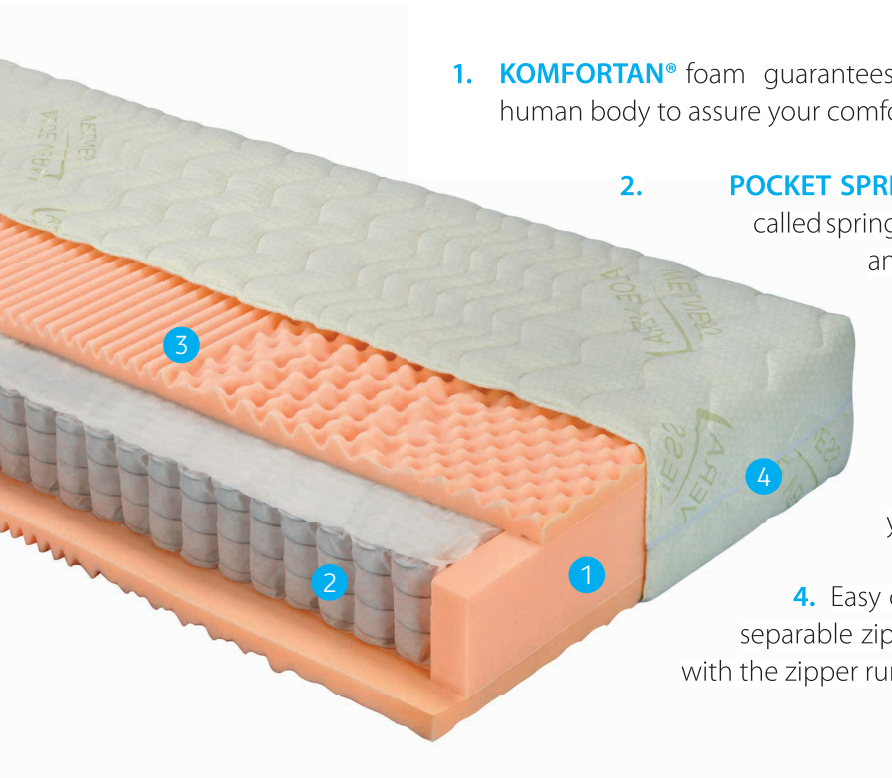

mattress **ZLATA PLUS**

1. **KOMFORTAN**[®] foam guarantees optimal elasticity and proper support of the human body to assure your comfort.

2. **POCKET SPRINGS** are sewn separately in textile segments, so-called spring pockets. Each pocket can thereby react individually and adapt dynamically to the shape and load of the individual body parts, which provides optimum human body weight distribution.

3. We've designed **FIVE SEPARATE ANATOMICAL ZONES** to ensure that the core always adapts to your movement and keeps your body in the perfect position for sleep.

4. Easy cleaning is ensured by the **ALOE VERA** cover with separable zipper. The cover is divisible into two separate parts with the zipper running around the entire perimeter of the cover.

MATTRESS DESCRIPTION:

A classical pocket-sprung mattress.

The core is created by a system of springs that are separately sewn in fabric segments – so called spring pockets. Each pocket can thereby react individually and adapt dynamically to the shape and load of the individual body parts, which provides optimum human body weight distribution. External 5-zone profiled boards comprising quality KOMFORTAN[®] foam have recently been introduced. The mattress requires a permeable mat or slatted bed base without positioning.

ALOE VERA COVER:

Very practical with regard to washing and handling that helps to maintain high bed hygiene. This cover will never disappoint you and will provide the required comfort for your healthy sleep all the time. ALOE VERA is a very simple solution for everyone, especially little children or older persons where it is necessary to observe increased hygiene. ALOE VERA simply provides certainty.