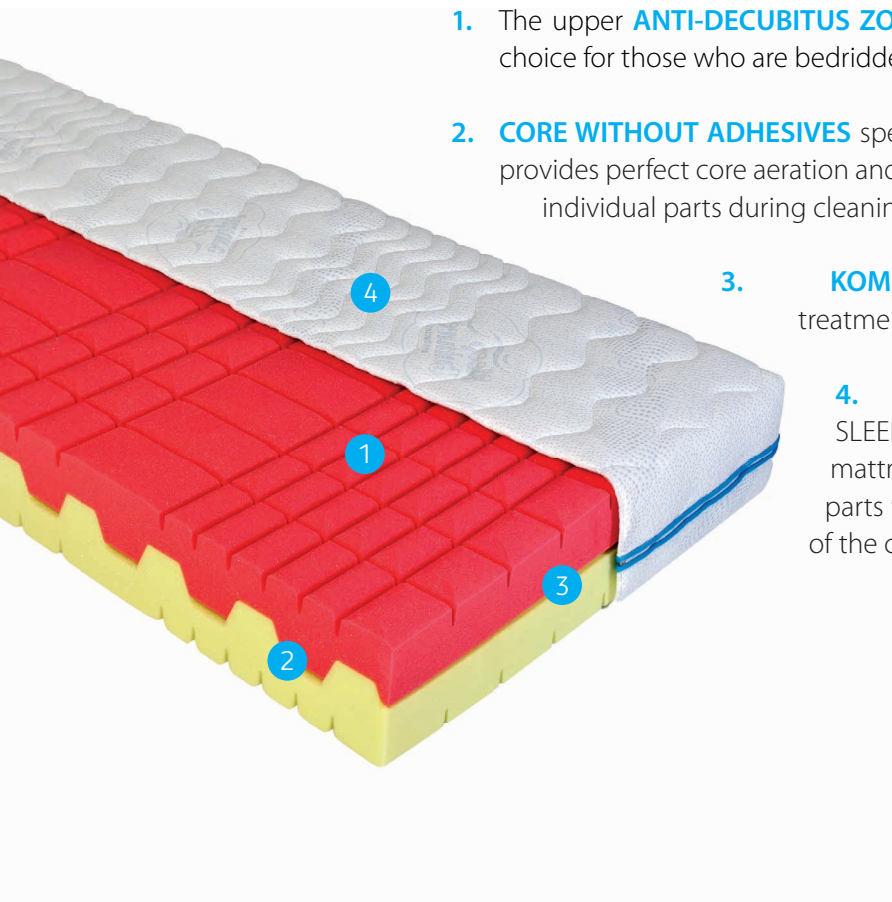

## mattress **ARYA**

1. The upper **ANTI-DECUBITUS ZONE SHAPING** even makes the mattress the right choice for those who are bedridden for a long time.
2. **CORE WITHOUT ADHESIVES** special layer shaping and jointing without adhesives provides perfect core aeration and easy maintenance with practical disassembly into individual parts during cleaning.
3. **KOMFORTAN**<sup>®</sup> with effective antibacterial **SANITIZED**<sup>®</sup> treatment to limit the reproduction of microbes.
4. **THE ANTIBACTERIAL TREATMENT** in the **SLEEP CULTURE** cover is in perfect symbiosis with the mattress core, and the cover is divisible into two separate parts with a zipper running around the entire perimeter of the cover.

## MATTRESS DESCRIPTION:

In the SLEEP CULTURE antibacterial cover, at an extra height of 19 cm, the ARYA mattress will get to you completely.

Thanks to the uncoated core of antibacterial PUR foams, it creates ideal body support. Individual layers of the mattress are joined without the use of adhesives, ensuring perfect aeration of the core and its easy cleaning. The special distribution of lounges to so-called islands effectively helps to cause bed sores. Its your air buddy on your way to sleep.

## SLEEP CULTURE COVER:

This cover combines an elegant design with antibacterial treatment, which protects it from the unwanted effect of microorganisms. The cover is very easy to keep clean, is resistant to the reproduction of mites and is also pleasantly soft to the touch.

- Composition: 100% polyester
- The cover is divisible into two separate parts with a zipper running around the entire perimeter of the cover.