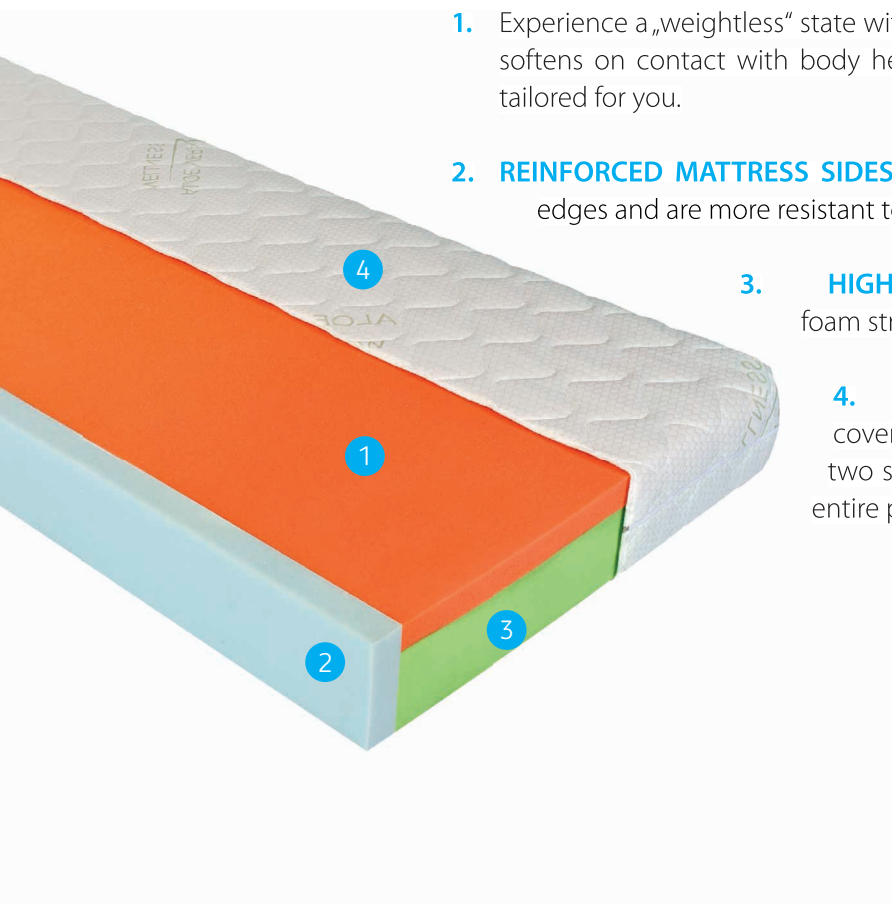

mattress **BELLA LUX**

1. Experience a „weightless“ state with foam developed by NASA itself. **VISCOR**[®] foam softens on contact with body heat, allowing it to conform to any curves. Simply tailored for you.
2. **REINFORCED MATTRESS SIDES** considerably strengthen the loading surface edges and are more resistant to traces of sitting compared to regular mattresses.
3. **HIGH BREATHABILITY**, supported by an open cell cold foam structure, provides greater comfort.
4. Easy cleaning is ensured by the **ALOE VERA** cover with separable zipper. The cover is divisible into two separate parts with the zipper running around the entire perimeter of the cover.

MATTRESS DESCRIPTION:

The unique BELLA LUX sandwich mattress adapts to your body so that you will not want to get out of the bed in the morning.

Thanks to the use of VISCOR[®] Foam (Lazy Foam), you will have the feeling of a soft and pleasant plunge into the mattress. The reinforced sidewalls of the mattress significantly strengthen the edges of the load area and are more resistant to wearing down. The mattress has a pleasant ALOE VERA coating. BELLA LUX will swallow you and put you perfectly to sleep.

- Composition: 100% polyester
- The cover is divisible into two separate parts with a zipper running around the entire perimeter of the cover.

ABOUT THE COMPANY:

We are a leading Czech mattress manufacturer with a long tradition. We offer mattresses and products for healthy sleep to a wide sector of users from hospitals, hotels, guest houses, spas, long-term care facilities up to home use. Thanks to our many years of experience, we can guarantee that we will stay close to you and continue to improve our mattresses with respect for your wishes.